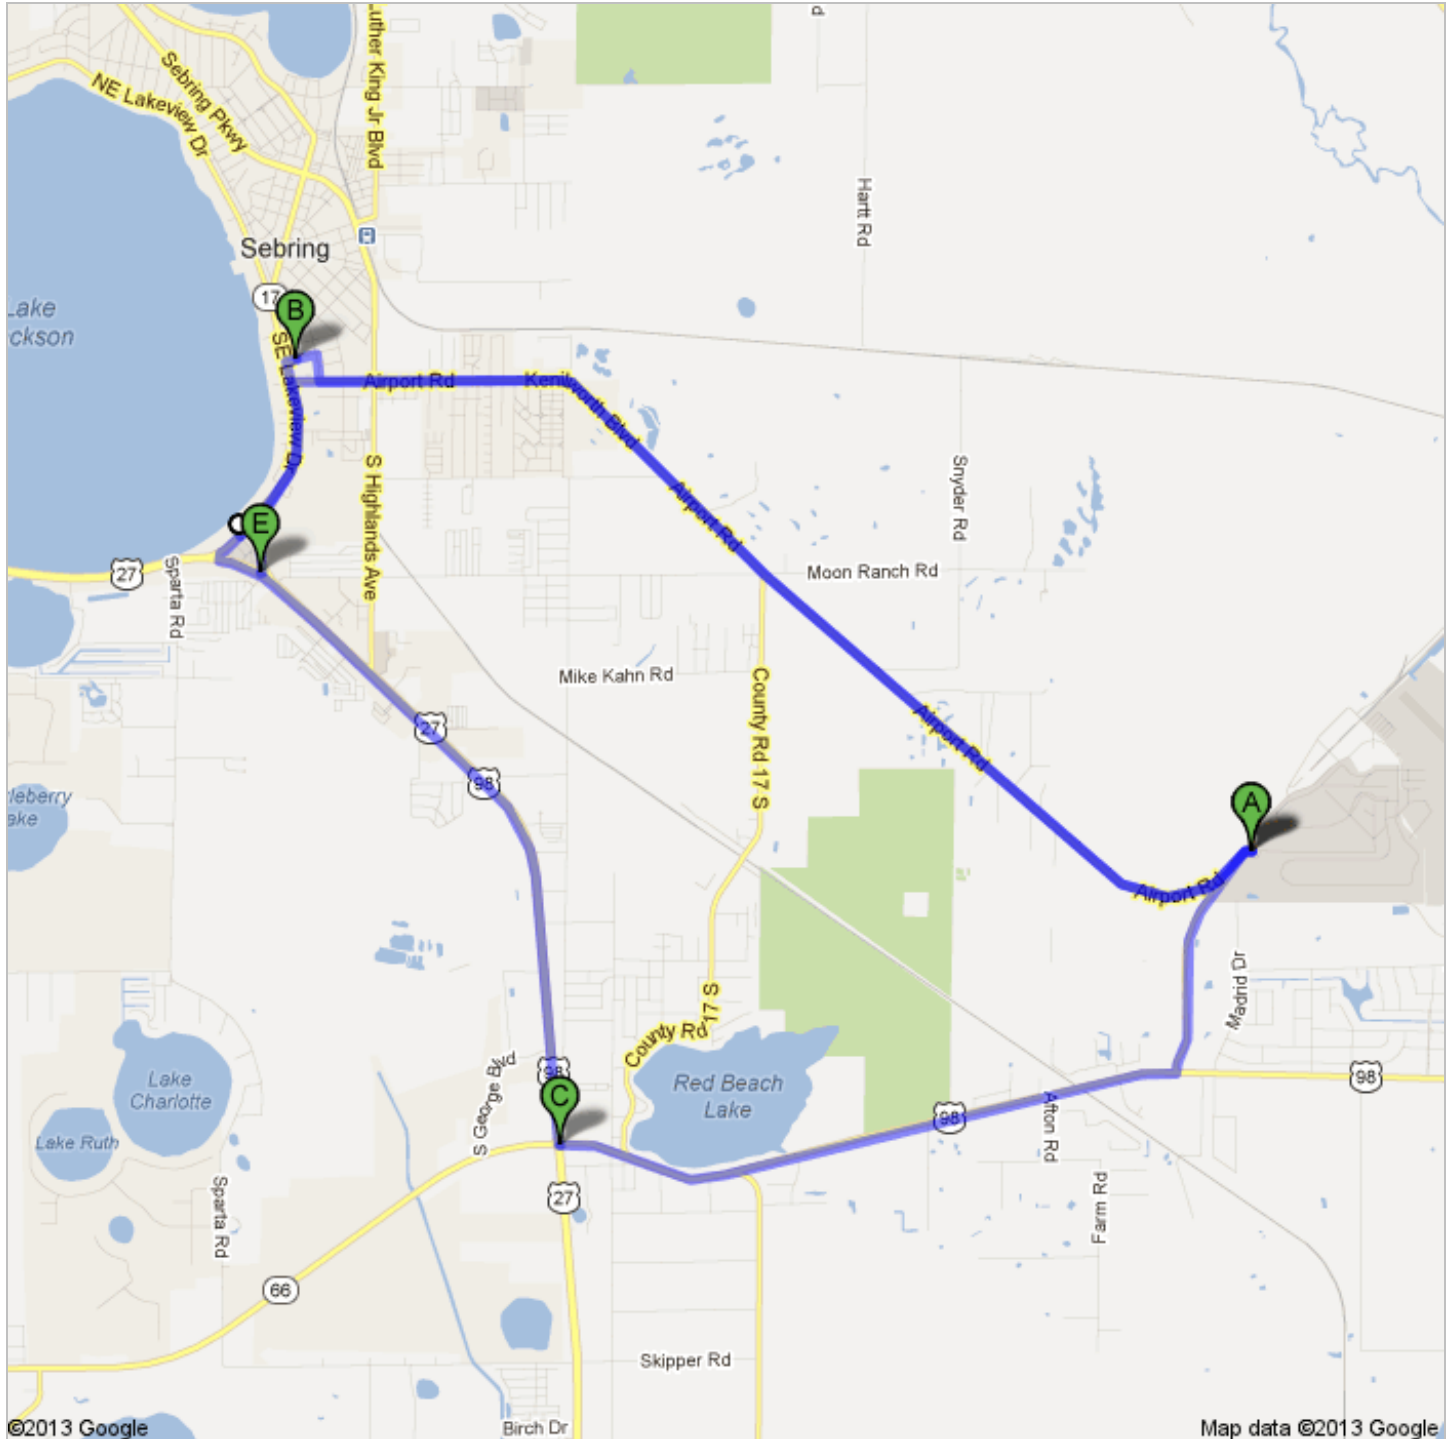

Directions to Unknown road

22.7 mi – about 41 mins

C=Circle K/Shell Station US27 & US98 D=Sebring International Raceway
B=Kenilworth Lodge LakeView Dr. E=Shell-Southgate Shopping Center Publix,
CVS

A 111 Midway Dr, Sebring, FL 33876

1. Head **west** on **Midway Dr**

go 190 ft
total 190 ft

 2. Turn left toward **Airport Rd**

go 469 ft
total 0.1 mi

 3. Slight right toward **Airport Rd**

go 0.1 mi
total 0.3 mi

4. Continue straight onto **Airport Rd**
About 8 mins

go 5.6 mi
total 5.9 mi

 5. Turn right onto **Poinsettia Ave**

go 0.1 mi
total 6.0 mi

 6. Take the 1st left onto **Bay St**
Destination will be on the left

go 0.1 mi
total 6.1 mi

Total: 6.1 mi – about 10 mins

total 0.8 mi

9. Keep right to stay on **SE Lakeview Dr**
About 2 mins

go 0.4 mi
total 1.2 mi

10. Turn left onto **US-27 S/US-98 S**
About 5 mins

go 3.7 mi
total 5.0 mi

11. Turn left onto **FL-66 E/US-98 S**
About 1 min